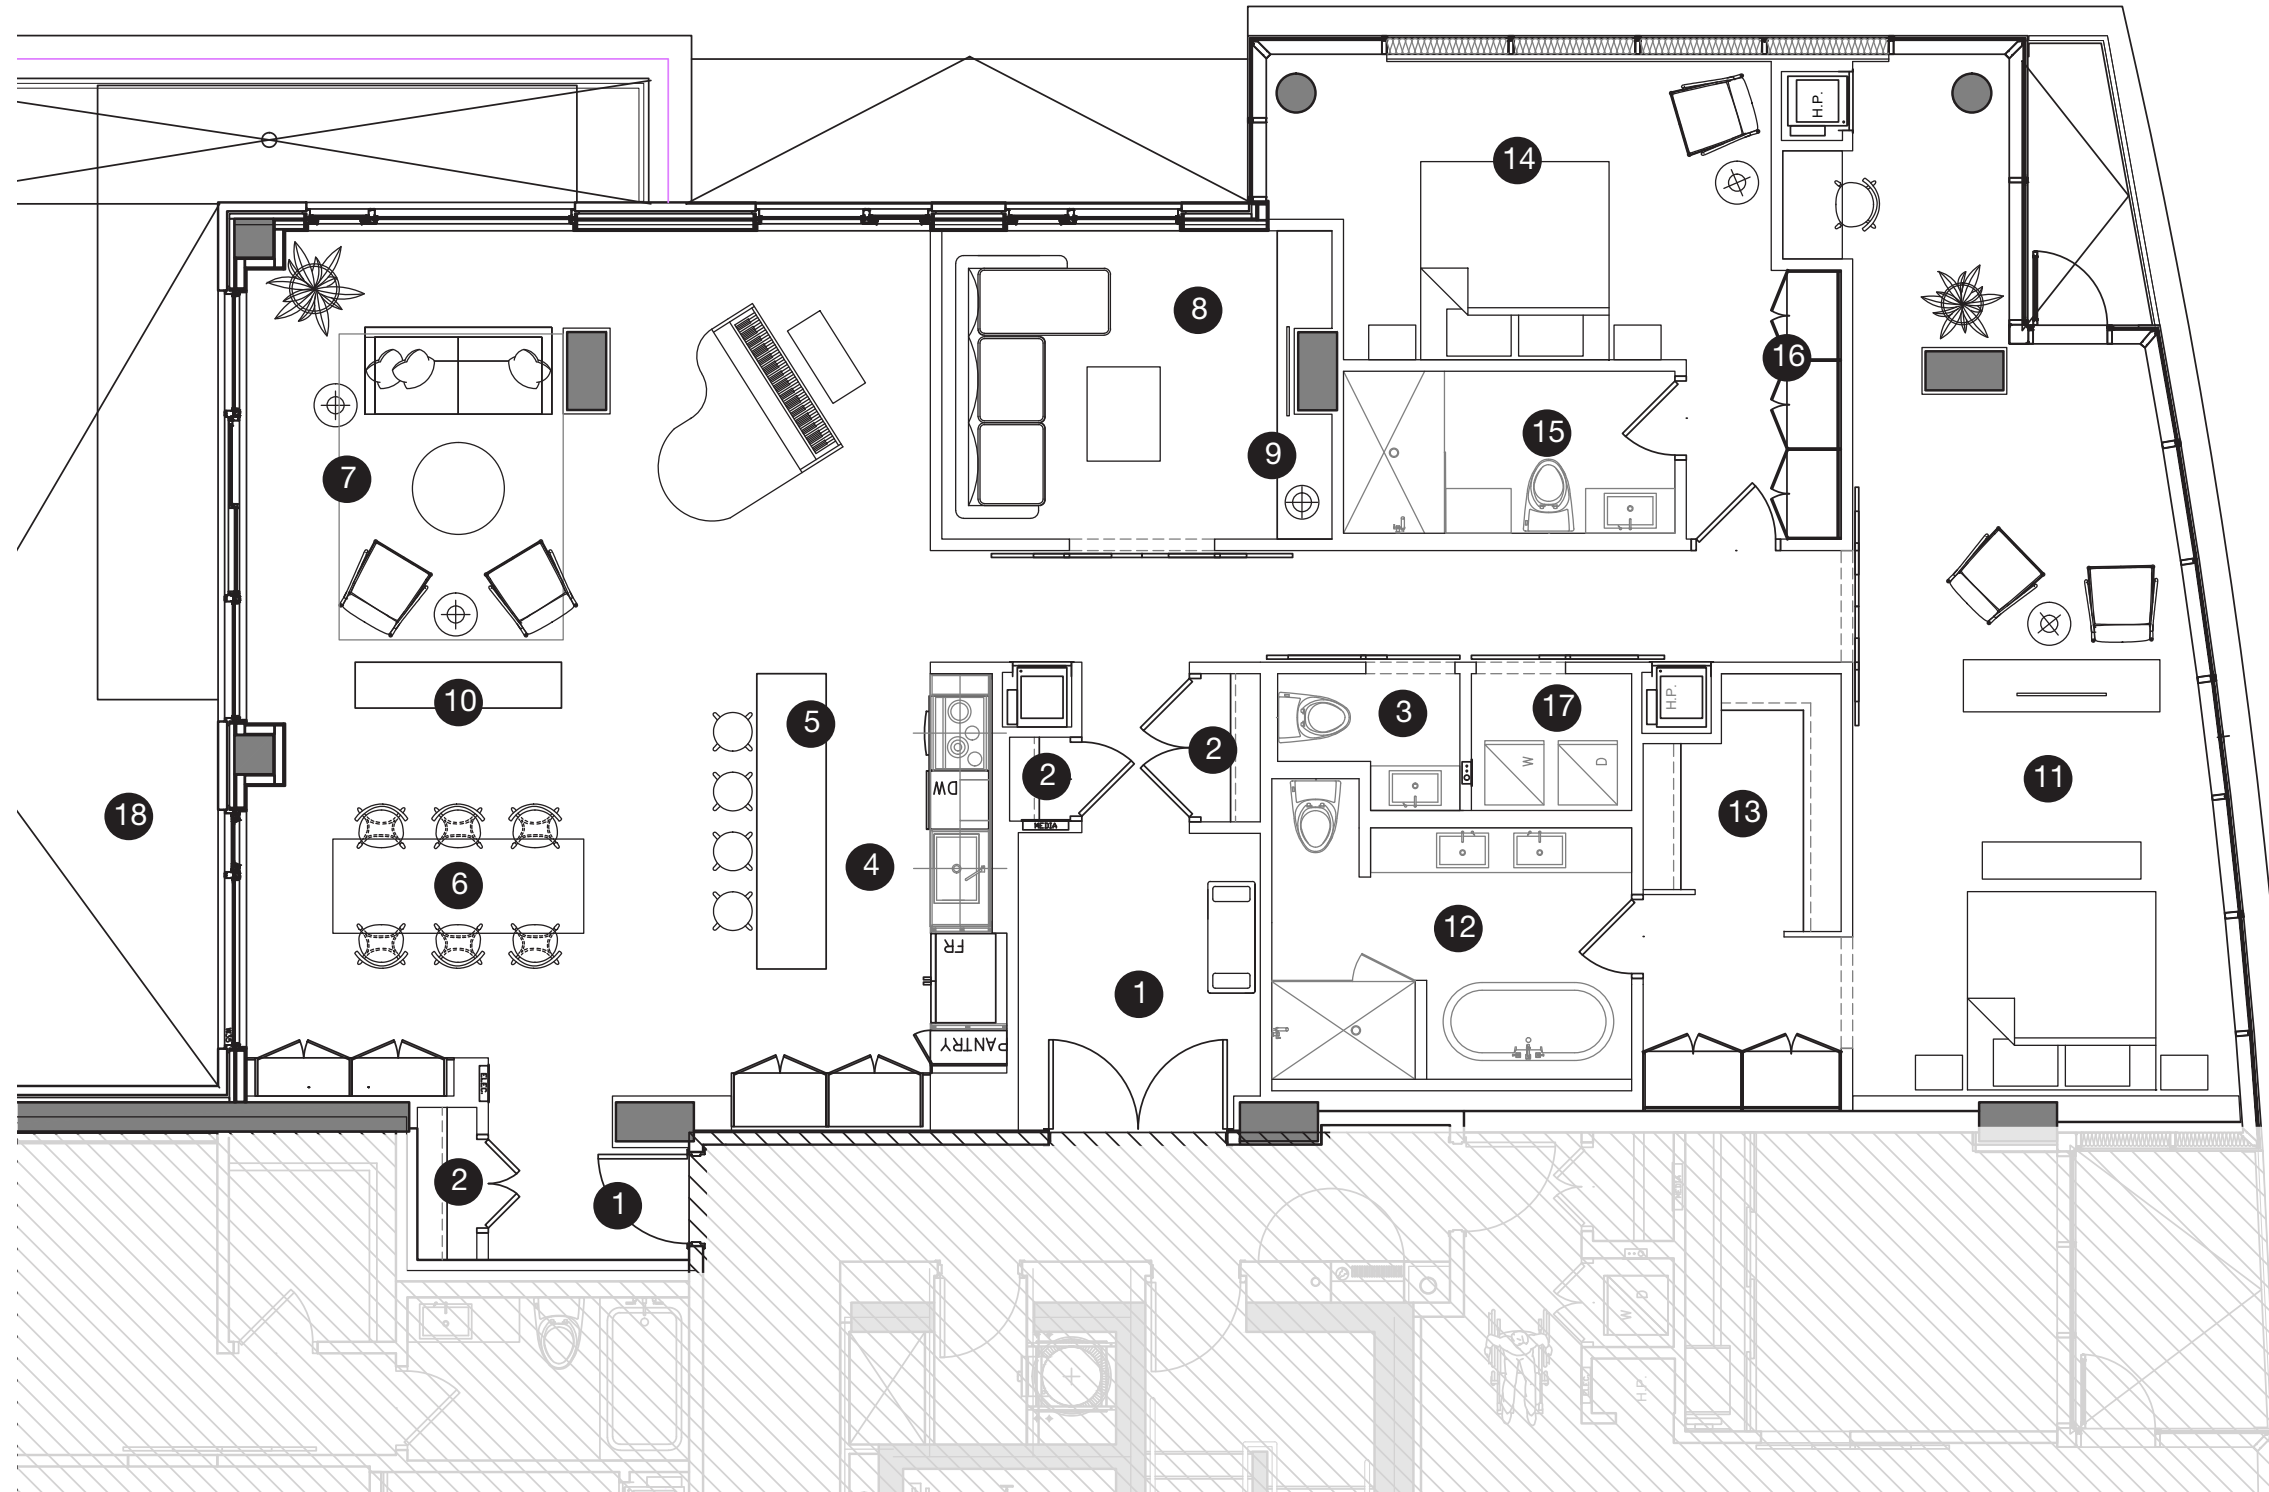

01 OVERALL FLOOR PLAN
16th LEVEL / UNIT Q-M

LEGEND

- 01. ENTRANCE
- 02. COAT ROOM
- 03. POWDER ROOM
- 04. KITCHEN
- 05. ISLAND
- 06. DINING
- 07. LIVING
- 08. TV LOUNGE
- 09. MILLWORK / TV UNIT
- 10. FIREPLACE
- 11. MASTER BEDROOM
- 12. MASTER ENSUITE
- 13. MASTER CLOSET
- 14. SECOND BEDROOM
- 15. SECOND ENSUITE
- 16. SECOND CLOSET
- 17. LAUNDRY
- 18. TERRACE